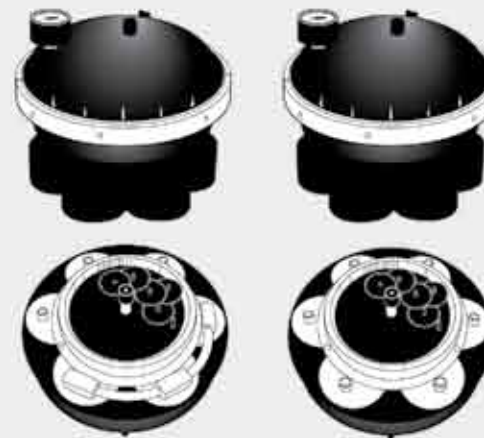

WWW.1PARAMOUNT.COM 1.800.621.5886

2 PORT 4 GEAR // MODULE & BASE

Used for basin & spa applications

Module Part# 004-302-4400-00

Base Part# 005-302-4002-03

2 PORT 5 GEAR // MODULE & BASE

Used on 12 port systems to feed the two 6 port valves.

Powered by:
Paramount
Pool Life. Simplified.

MODULE REPLACEMENT GUIDE

PRESSURE GAUGE

Part# 005-302-3590-00

MODULE ORING

Part# 005-302-0100-00

PLUMBING ALIGNMENT TOOL

Part# 004-251-8250-00

VALVE TOPS

Part# 005-302-4300-03 (black)
005-302-4300-60 (Almond)

BAND CLAMP

Part# 005-302-3570-00

6 CIRCUIT

Part# 004-302-4184-03

9 CIRCUIT

Part# 004-302-4190-03

3 + 1 PORT
SPECIAL VALVE
PORTED INTERNALLY
TO FEED 3 CIRCUITS
THROUGH 1 PORT

12 CIRCUIT

Part# 004-302-4194-03

2 PORT
SPECIAL VALVE
PORTED INTERNALLY
TO FEED 3 CIRCUITS
THROUGH 1 PORT

U.S. Pat No. 4,592,379 6,311,728 6,314,999 6,360,767