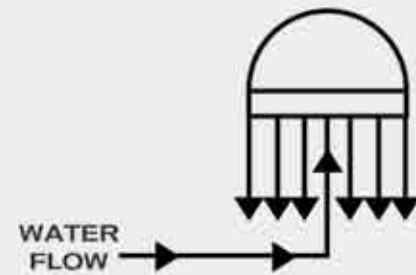

Powered by:
Paramount
Pool Life. Simplified.

MODULE REPLACEMENT GUIDE

PRESSURE GAUGE

Part# 005-302-3590-00

MODULE ORING

Part# 005-302-0100-00

PLUMBING ALIGNMENT TOOL

Part# 004-251-8250-00

VALVE TOPS

Part# 005-302-4300-03 (black)
005-302-4300-60 (Almond)

BAND CLAMP

Part# 005-302-3570-00

6 CIRCUIT

Part# 004-302-4184-03

9 CIRCUIT

Part# 004-302-4190-03

3 + 1 PORT
SPECIAL VALVE
PORTED INTERNALLY
TO FEED 3 CIRCUITS
THROUGH 1 PORT

12 CIRCUIT

Part# 004-302-4194-03

2 PORT
SPECIAL VALVE
PORTED INTERNALLY
TO FEED 3 CIRCUITS
THROUGH 1 PORT

U.S. Pat No. 4,592,379 6,311,728 6,314,999 6,360,767