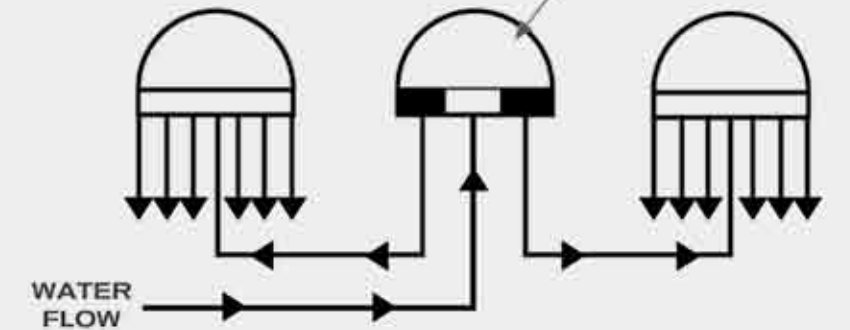

Powered by:
Paramount
Pool Life. Simplified.

MODULE REPLACEMENT GUIDE

PRESSURE GAUGE

Part# 005-302-3590-00

MODULE ORING

Part# 005-302-0100-00

PLUMBING ALIGNMENT TOOL

Part# 004-251-8250-00

VALVE TOPS

Part# 005-302-4300-03 (black)
005-302-4300-60 (Almond)

BAND CLAMP

Part# 005-302-3570-00

6 CIRCUIT

Part# 004-302-4184-03

9 CIRCUIT

Part# 004-302-4190-03

3 + 1 PORT
SPECIAL VALVE
PORTED INTERNALLY
TO FEED 3 CIRCUITS
THROUGH 1 PORT

12 CIRCUIT

Part# 004-302-4194-03

2 PORT
SPECIAL VALVE
PORTED INTERNALLY
TO FEED 3 CIRCUITS
THROUGH 1 PORT

U.S. Pat No. 4,592,379 6,311,728 6,314,999 6,360,767