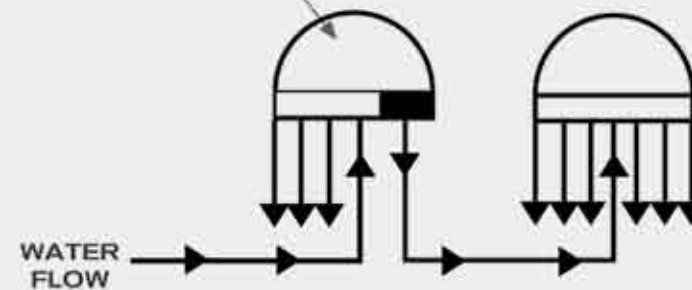

Powered by:
Paramount
Pool Life. Simplified.

MODULE REPLACEMENT GUIDE

PRESSURE GAUGE

Part# 005-302-3590-00

MODULE ORING

Part# 005-302-0100-00

PLUMBING ALIGNMENT TOOL

Part# 004-251-8250-00

VALVE TOPS

Part# 005-302-4300-03 (black)
005-302-4300-60 (Almond)

BAND CLAMP

Part# 005-302-3570-00

6 CIRCUIT

Part# 004-302-4184-03

9 CIRCUIT

Part# 004-302-4190-03

3 + 1 PORT
SPECIAL VALVE
PORTED INTERNALLY
TO FEED 3 CIRCUITS
THROUGH 1 PORT

12 CIRCUIT

Part# 004-302-4194-03

2 PORT
SPECIAL VALVE
PORTED INTERNALLY
TO FEED 3 CIRCUITS
THROUGH 1 PORT

U.S. Pat No. 4,592,379 6,311,728 6,314,999 6,360,767